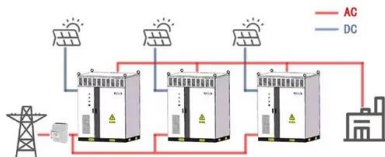

[LG LG265S1C-A3 (265W) Solar Panel](#)

With SolarDesignTool, you can create a design from scratch and generate a full PV permit package in as little as 15 minutes. This page contains information about the LG LG265S1C-A3 ...

WORKING PRINCIPLE