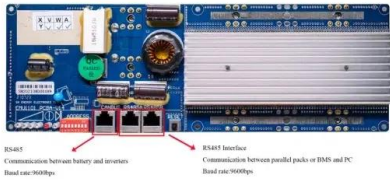

Commercial and Industrial ESS

Air Cooling / Liquid Cooling

- Budget Friendly Solution
- Renewable Energy Integration
- Modular Design for Flexible Expansion