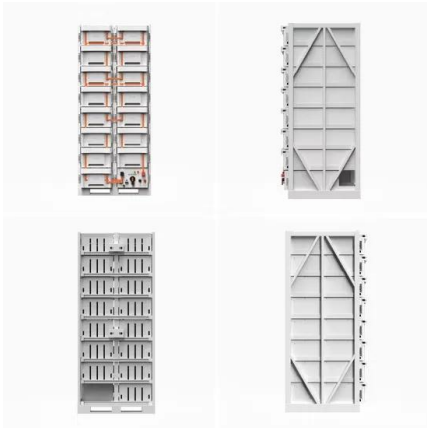

PV Waterproof Rail

The PV Waterproof Rail is made of high quality Zn-Al-Mg ZAM275, and the performance of high load-bearing, wind resistance. The M waterproof support solution is a structural installation ...

????????????

The process of lightning protection for color steel tile photovoltaic includes steps such as lightning protection grounding, lightning protection device installation, and grounding. The lightning ...

Solar Power System for Roof

Zeoluff's color steel tile roof photovoltaic bracket system has unique connection design, simple and fast installation, strong wind resistance, and can achieve installation without penetrating the roof structure. The original waterproof ...