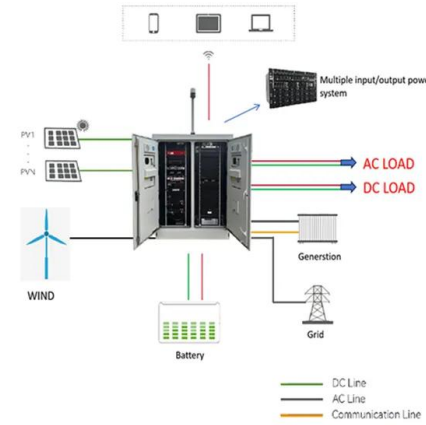

How to Install Solar Panels on Metal Roofs , Complete Guide

Lighter-colored metal roofs, which reflect more sunlight, can help keep the panels cooler. Solar panels operate more efficiently at lower temperatures (25°C). How do ...

PLATIO Solar Paver

Whether modern or private houses on landscape protected areas, villas or apartment buildings, all of them can be equipped with our solar paver tiles. The unique PLATIO solar pavers allow sustainable and useful luxury by combining ...

Contact Us

For catalog requests, pricing, or partnerships, please visit:
<https://www.vdbconstruction.co.za>