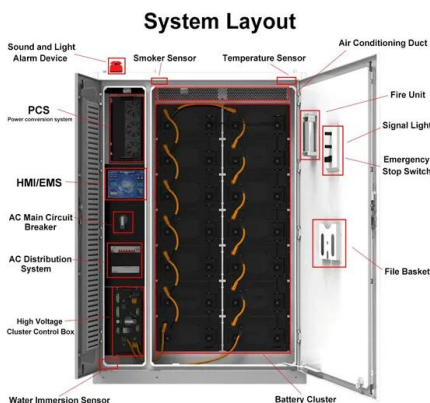

CyberPower CPS320SL uninterruptible power supply (UPS) 0.32 ...

CyberPower CPS320SL uninterruptible power supply (UPS) 0.32 kVA 185 W 6 AC outlet(s) Edit this data-sheet RoHS stands for Restriction of Hazardous Substances.