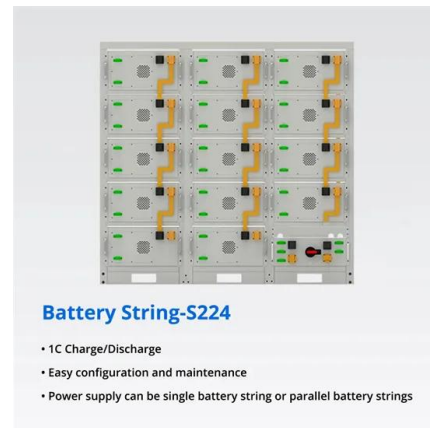

CP600LCD

A compact UPS with standby topology, the CyberPower Intelligent LCD CP600LCD provides battery backup (using simulated sine wave output) and surge protection for desktop computers, workstations, networking devices, and home entertainment systems. During longer power outages, the CP600LCD delivers enough battery backup power to perform a graceful shutdown ...