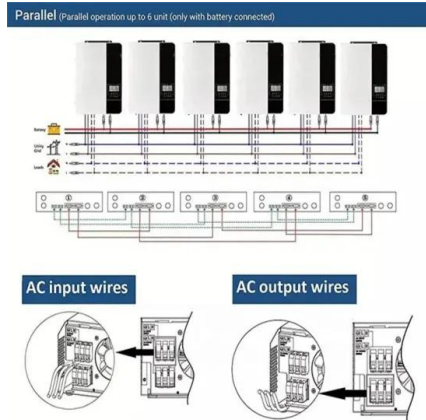

Shop CyberPower 1500VA Intelligent LCD Series Battery Back-Up System Black at Best Buy. Find low everyday prices and buy online for delivery or in-store pick-up. Price Match Guarantee. A couple weeks ago I decided to buy this backup battery for my router