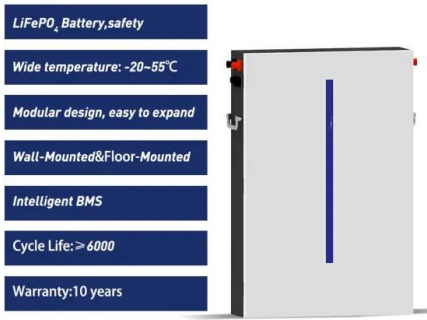

Cuisinart CBK-200 Convection Bread Maker, 12" x 16.5" x 10.25"

Additional Options: 15-minute Pause, Bake-Only option, 12-Hour-Delay Start, Timer and Power Failure Backup Cuisinart CBK-200 2-Lb Convection Bread Maker Fresh bread doesn't get ...