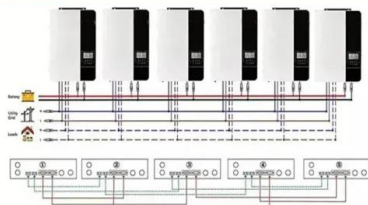

Parallel (Parallel operation up to 6 unit (only with battery connected))

AC input wires

AC output wires

The best home battery and backup systems: Expert tested

We tested and researched the best home battery and backup systems from EcoFlow, Tesla, Anker, and others to help you find the right fit to keep you safe and comfortable during the hurricane season.