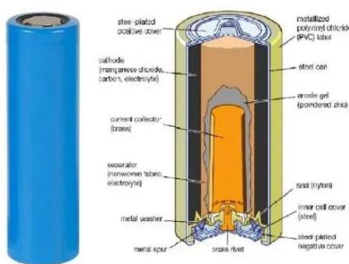

5kW 48V Rack Mount Inverter, With Built In MPPT ...

This model can accept input from solar panels, mains power/generator and a battery. This can be either from a single or combination of input sources. This allows convenient installation of multiple inverters or rack-compatible battery ...