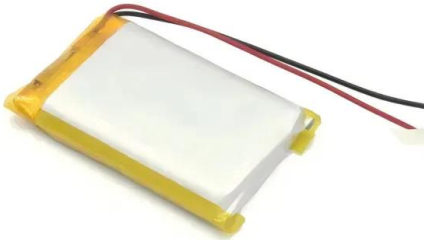

Deka power sports advanced battery charging system