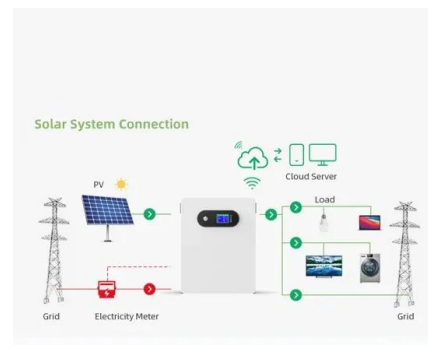

Products

Delta's new generation single phase solar inverter M Series with UL certification and HECO, CA Rule 21 compliance, are creative and innovative single phase inverters with an impressive MPPT operating range for the market. Maximum ...