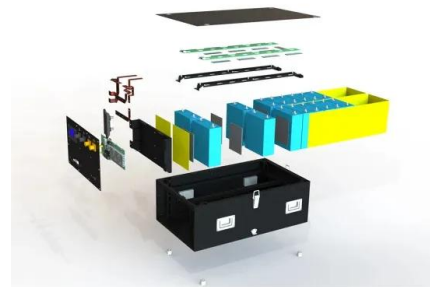

20V MAX* Tool Connect(TM) Red Tough Rotary Laser Level

With an IP67 debris/water resistance and 1 meter drop protection, the 20V MAX* Tool Connect Red Tough Rotary Laser Level allows users to work in the toughest conditions. Connect this rotary to our Accuracy of 1/16 in. at 100 ft. Connect to the DEWALT Tool