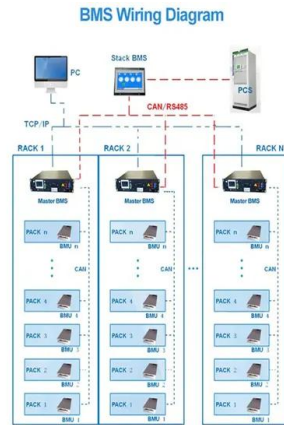

eufyCam Solar Panel Charger -

Floodlight Camera E340. Dual-Cam, 360° Coverage, 24/7 Recording. Floodlight Cam S330. 360° Pan and Tilt, Color Night Vision The 360-degree mounting bracket and wall anchors make ...