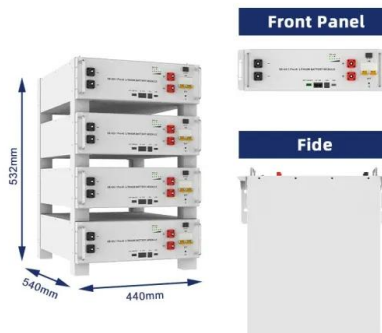

Dual Lens 4K Solar Camera Ultra HD Wifi

The Dual Lens 4K Solar Camera is a comprehensive outdoor security solution with panoramic view, solar-powered battery, and WiFi connectivity. The camera is powered by a solar ...