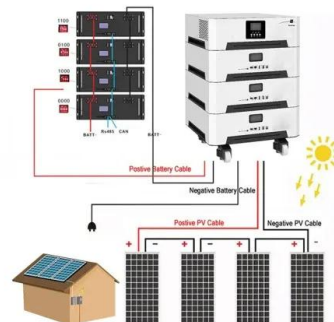

sesión EcoFlow PowerStream Kit solar para balcones 600W/800W

### Best Portable Solar Panels: The Definitive Guide ...

2 panels EcoFlow RIVER 2 Pro (Solar input 200W)  
3 panels 2 panels 1 panel 1 panel How Much Energy Will You Be Using? Another factor to consider when considering the size of your panel is how much energy you ...

### EcoFlow DELTA Solar Generator (PV 220W) , DELTA (1000) / 1\*220W , EcoFlow

Two in one EcoFlow's 220W Bifacial Portable Solar Panel is two in one. With a 220W primary side, and a 175W side on the back for ambient light, you can capture up to 25% more solar energy and charge your portable power station even faster