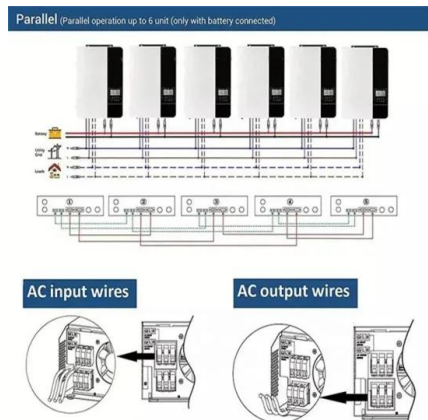

Portable 200W Solar Panels: Anker vs EcoFlow Comparison ...

EcoFlow 200W Solar Panel. Power: 200 watts (also strong!) How good it is at its job: 22.4% efficient. Weight: A bit lighter than the Anker. Size when folded: Also like a big ...

Ecoflow 200W Flexible Solar Panel (2x) , Klik voor de ...

De Ecoflow 200W Flexible Solar Panel (2x) is een set die bestaat uit twee flexibele zonnepanelen van elk 200 watt. Doordat de zonnepanelen buigzaam zijn en slechts 4,6 kilogram per paneel wegen zijn ze erg geschikt voor montage ...

Paneles solares EcoFlow

EcoFlow le ofrece una amplia gama de paneles solares, rígidos y flexibles, para que escoja el que mejor se adapte a sus necesidades. Utilícelos en su hogar o en sus escapadas al aire libre. EcoFlow ES

Contact Us

For catalog requests, pricing, or partnerships, please visit:
<https://www.vdbconstruction.co.za>