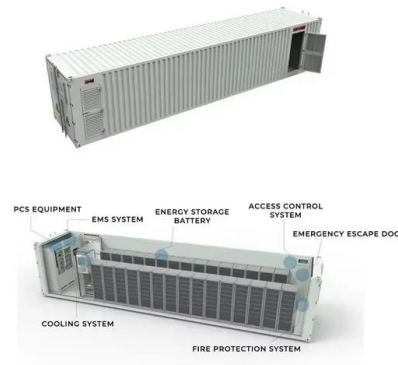

[EcoFlow 400W Rigid Solar Panel](#)

Our most densely cell-packed solar panel for increased solar output. Can be used either on or off-grid. Variety of compatible mounting accessories to fit any configuration. The terms "DELTA" and "RIVER" as mentioned on this page refer to products exclusively