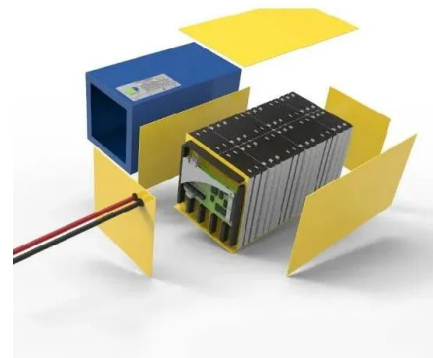

EcoFlow 400W Rigid Solar Panel

EcoFlow 400W rigid solar panel is ideal for both off-grid and on-grid homeowners looking to store and utilize the power of solar energy to run their homes. The terms "DELTA" and "RIVER" as mentioned on this page refer to products exclusively manufactured by