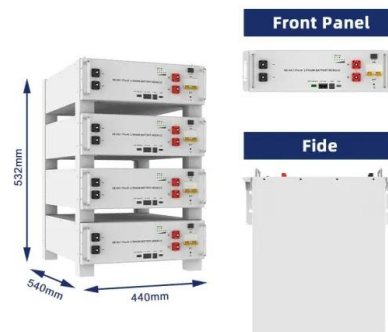

Professional Solid Dishwasher Detergents , Ecolab

Safe and sustainable solid dishmachine detergents that deliver sparkling results and offer efficiency and dependability for high volume operations. Ecolab is a global sustainability leader offering water, hygiene and infection prevention ...