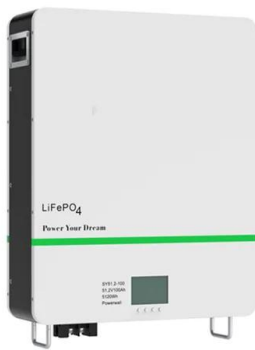

E-Flood LiteBox Power Failure System - Circle D Lights

The E-Flood® models are industrial-duty, rechargeable, portable lanterns featuring power LED technology for high The E-Flood® models are industrial-duty, rechargeable, portable lanterns featuring power LED technology for high ...