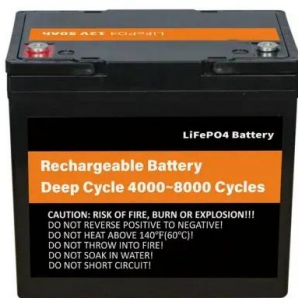

Streamlight E-Flood LiteBox Power Failure System 120V, 100V ...

Streamlight E-Flood LiteBox Power Failure System 120V, 100V AC, 12V DC Rechargeable Spot Beam Lantern Streamlight SKU: 45807 UPC: 080926458079 $341.99 $249.99 Save $92.00 Out of stock ABS thermoplastic housing Cushioned-grip 4 LEDs with