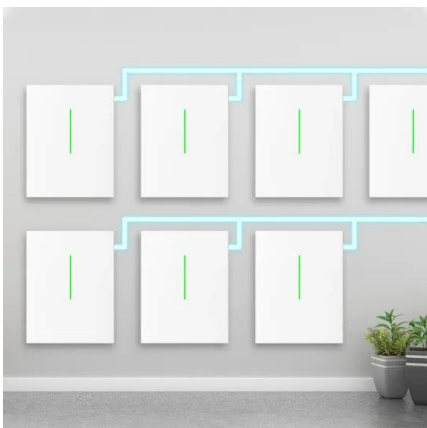

EGO Multi-Head Attachments

Add to your EGO multi-head collection with these attachments. One head powers all tools. our most powerful blower yet 765 CFM BLOWER With air speeds up to a staggering 200 MPH, this blower powers through wet leaves, rocks, mud and even snow.