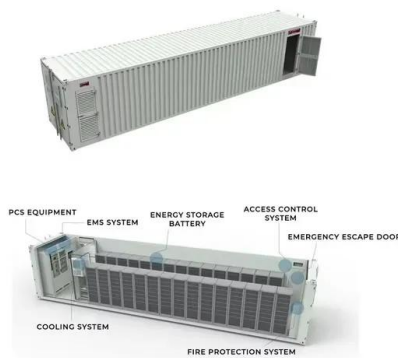

[EGO Multi-Head Attachments](#)

Add to your EGO multi-head collection with these attachments. One head powers all tools. our most powerful blower yet 765 CFM BLOWER With air speeds up to a staggering 200 MPH, this blower powers through wet leaves, rocks, mud and even snow.