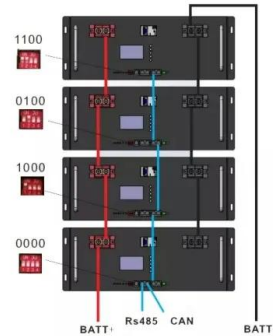

BMS System

Battery Management Systems (BMS) are the brains of Lithium Ion battery packs. Our patented BMS systems manage charging, discharging and output controls, as well as provide statuses of Lithium Ion battery packs and all individual ...