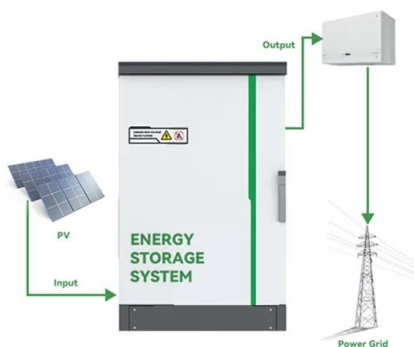

Nikon EN-EL15c Rechargeable Lithium-Ion Battery

Power select Nikon cameras with the EN-EL15c rechargeable lithium-ion battery. This battery has the EN-EL15 form factor and can be used as a higher capacity substitute for previous generation batteries. It is compatible with the MH-25 and MH-25a chargers, or