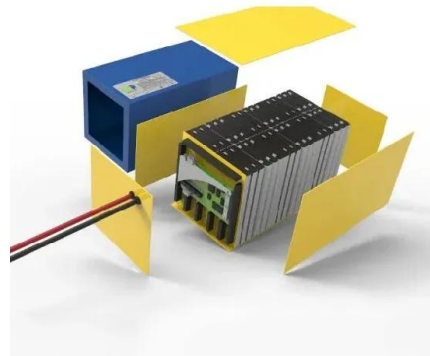

Outdoor Energy Storage Systems , Cloudenergy Solutions

Cloudenergy's energy storage solutions are designed with scalability in mind, making them suitable for large-scale outdoor projects. Whether you are implementing a renewable energy ...