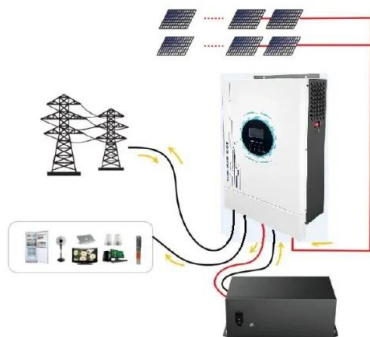

[Cabinet/Drawer lock Hardware](#)

Find Cabinet/Drawer lock hardware at Lowe's today. Shop hardware and a variety of hardware products online at Lowes . box Bracket End cap Insulated Kit Snap Side-mount sash ...