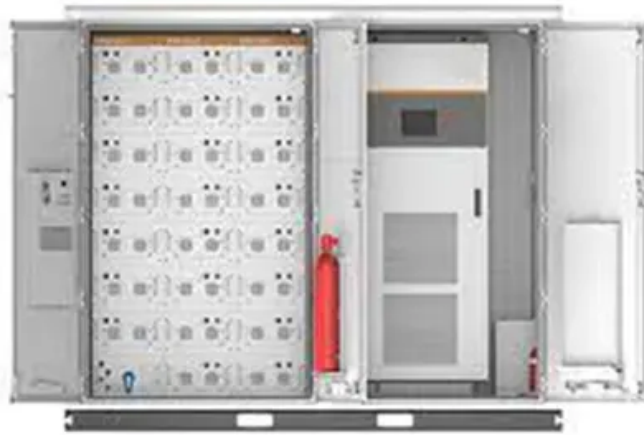

Energy storage cabinet pull lock

Energy storage cabinet pull lock

[Storage Cabinet With Lock And Key , Wayfair](#)

70.1" H Metal File Cabinets,file Cabinet With Lock And Adjust Shelves,3 Drawers Office Storage Cabinet With Lock For Letter/legal/f4/a4 Size Files,black,assembly Required. by Lark Manor(TM) ...

12V DC Electromagnet Cabinet Door Lock Push Pull Type In ...

This DC 6V Cabinet Door Lock Electric Lock or fingerprint Door Lock Assembly Solenoid can be used for locking sell-machine, storage shelf, file cabinet and etc. The Door Lock works as the ...