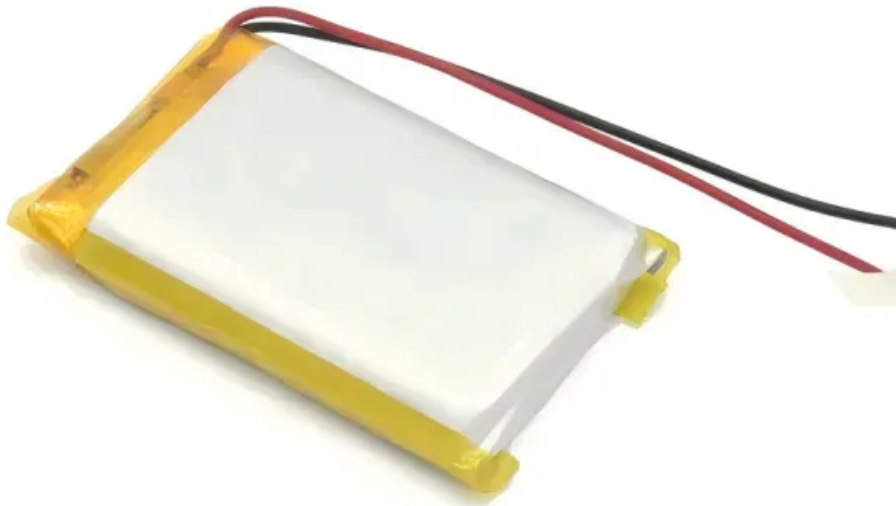

Escom enhanced solutions