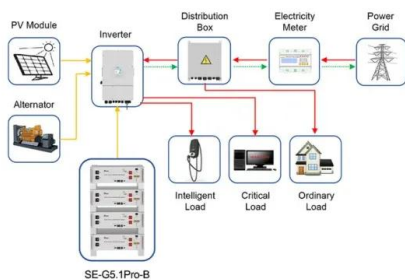

Careers

ESCOM Enhanced Solutions is the R& D center founded and owned by ESCOM Power Plants Engineering Services. We focus on and develop Self Powered, Wireless and Batteryless Sensing Solutions which is eliminating all wiring and cabling cost and workmanship which can reach many kms in a simple industrial plant.

Application scenarios of energy storage battery products