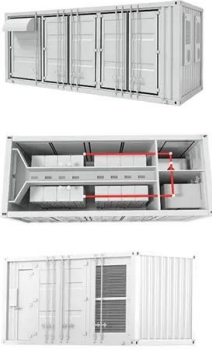

ESCOM Enhanced Solutions products

ESCOM Enhanced Solutions (ESCOM-ES) ESCOM-ES, was established in 2018 in order to develop solutions to the difficulties encountered in the light of the experiences gained during these studies. Specializing in autonomous wireless sensing technology for industrial applications, ESCOM-ES serves as a leading center for technology research