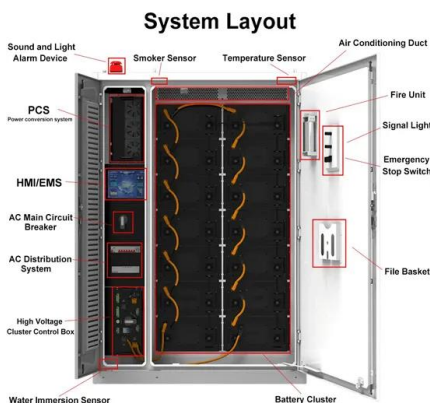

Drawing too much power? And how to resolve? : r/buildapc

If you really want to limit the power draw on your system, you can do 2 things. Set a power limit in your GPU software. Set a power limit on the CPU through your motherboard software or BIOS. ...