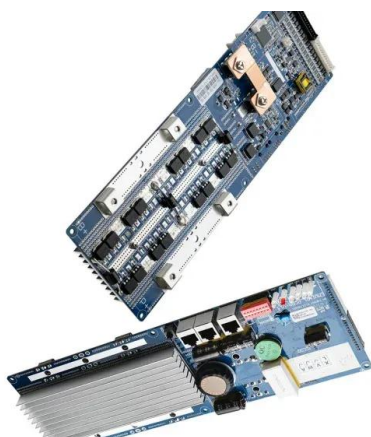

60V MAX* 110 mph Brushless Leaf Blower with 2.0Ah Battery

Use any 60V Max* Flex-Force battery to power any and all of the 75+ interchangeable tools in the Flex-Force all-season lineup, including commercial-grade handheld tools, walk mowers, and ...

60V MAX* Flex-Force 6.0Ah Lithium-Ion Battery , Toro

The Toro 60V* Flex-Force Power System® is the most powerful battery in its class. Period. It's the one battery you need to finish everything without sacrificing anything. It offers the ultimate innovation with our "3P" configured stack for 3 times the power, higher max

Battery handheld lawn products

Get mowing, trimming, hedging, cutting and blowing with the 60V MAX* Flex-Force Power System(TM) range. Toro's legendary reliability, durability and performance is now available with the benefits of clean and quiet battery power.

eSuper Recycler(TM) eC48A 48 cm Rasenmäher Flex-Force Power System

Der leistungsstarke bürstenlose Flex-Force Power System -Gleichstrommotor ist frei von Motorabgasen und reduziert den Wartungsaufwand und den Verschleiß im Vergleich zu einem Motor mit Bürsten. Ein ergonomischer Griff mit Comfort Grip reduziert die Ermüdung Ihrer Arme.