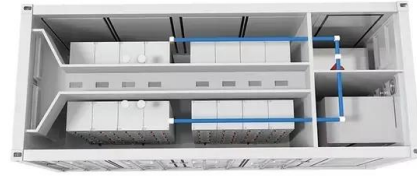

7.7 kW General Electric Grid-Tie String Inverter

The 7.7kW General Electric (GEP7.7) inverter is a single phase, grid-tie string inverter that features up to 3 MPPTs. Shop solar inverters at SunWatts. Toggle menu Solar power made affordable and simple 888-498-3331 Email Us Sign in or Register Compare Cart

Contact Us

For catalog requests, pricing, or partnerships, please visit:
<https://www.vdbconstruction.co.za>