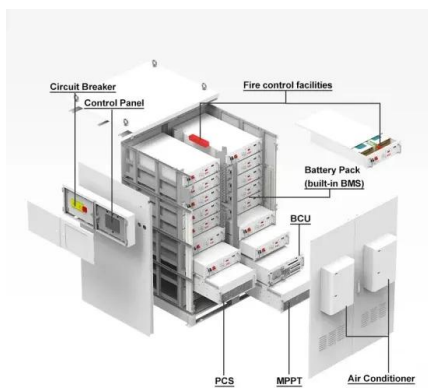

[DATA SHEET FLEXINVERTER Solar Inverter](#)

The FLEXINVERTER Solar Inverter combines GE's FLEXINVERTER 1500V with various options for a reliable, plug & play, factory integrated power conversion solution for utility-scale solar ...