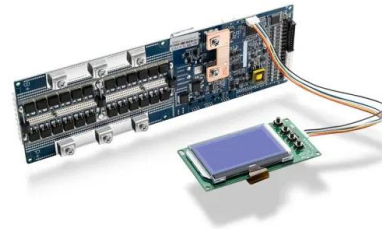

3 Easy Ways to Recharge your HomePower 2 Backup Battery ...

About Geneverse: Geneverse (formerly Generark) is the most reliable solar generator and source of emergency backup power for your home and community. From the HomePower backup battery power station providing portable access to electricity, to the SolarPower solar panels as a source for recharging, never be disconnected from what matters ...