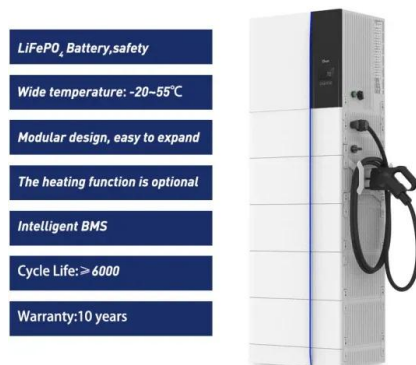

Gentech solar inverter

Gentech Modified Sine Wave Hybrid Inverter Head Black 1600 W

Shop Gentech Modified Sine Wave Hybrid Inverter Head Black 1600 W. Shop Online or Locate Your Nearest Builders Store. Reliable Delivery Easy Returns Many Ways to Pay! Buy online or present your Builders+ virtual card in store for a chance to win a R5