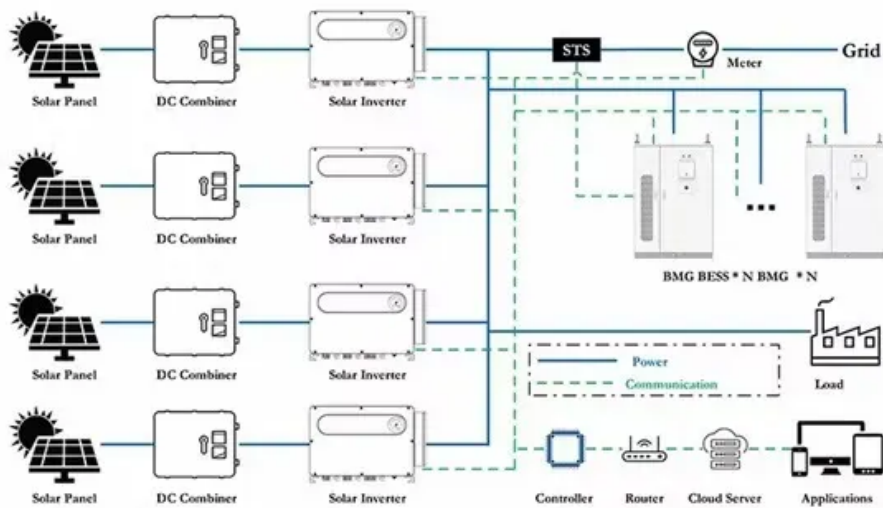

Gentech solar inverter

Overview

What is a GenTech power hybrid inverter system?

The Gentech Power Hybrid Inverter System 800W (GEN1400) is designed to provide a consistent power supply. Equipped with an 800-Watt solar hybrid inverter head and a Gentech Power Gel Battery, it ensures reliable performance. The system includes a 12-month warranty for the inverter head and a 7-day limited warranty for the battery.

How does a GenTech power 1600 watt hybrid solar & AC inverter system work?

Portable, has wheels to move from one to room to another easily. Batteries housed in a metal cabinet on castors. The Gentech Power 1600 Watt Hybrid Solar & AC Inverter System has a built in solar controller. A solar panel can be connected to the unit to charge the battery. The solar panel is NOT included.