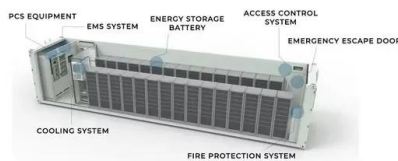

Global Land Evaporation Amsterdam Model (GLEAM)

The Global Land Evaporation Amsterdam Model (GLEAM) is a satellite remote sensing-based set of algorithms dedicated to the estimation of evaporation and soil moisture at global scales (Miralles et al. 2011). The ...