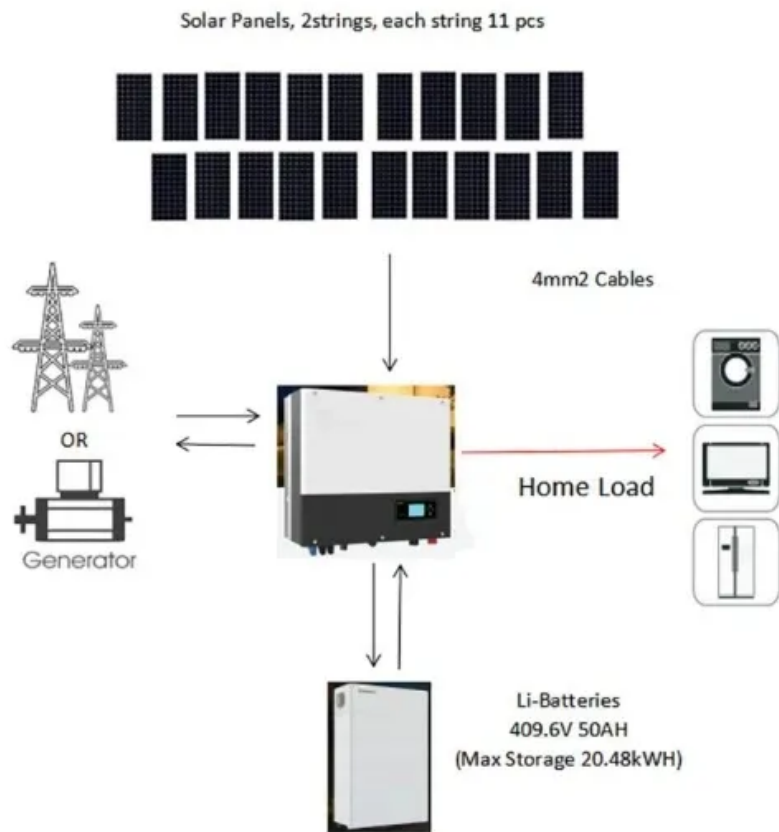

GoodWe K40 photovoltaic inverter