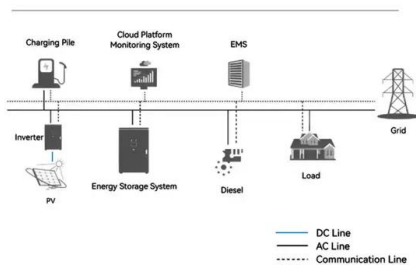

System Topology

GoodWe Enables Australian Homeowners to Embrace ...

GoodWe, a leading solar energy solution provider, has recently introduced the Sunshine Series, a solar tile product with a focus on its 8 4W power output, to the Australian market. This solar tile offers an optimal ...