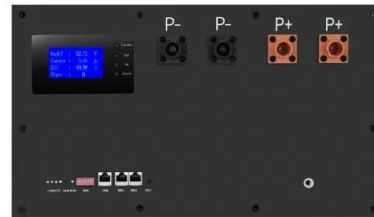

GoodWe launches range of roof integrated solar PV ...

The Sunshine series is compatible with traditional roofing tiles replicating their visual appeal, colour and shape to enable the panel to integrate within the roofing structure. Tags: energy GoodWe solar energy solar ...

Galaxy Series

Galaxy Series is a featherlight BIPV (building-integrated photovoltaic) product designed for industrial and commercial applications. With an ultra-lightweight design and frameless surface/edge protection, Galaxy is especially ideal for ...

GoodWe , Polaris BMT-P2/144A 550W , Solar Panel Datasheet , ENF Panel

GoodWe Technologies Co., Ltd. Solar Panel Series Polaris BMT-P2/144A 550W. Detailed profile including pictures, certification details and manufacturer PDF Roof Tiles and Shingles ...