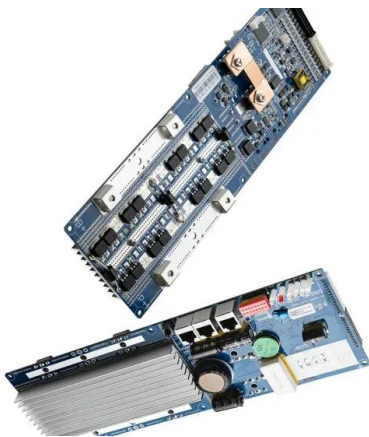

Great Wall Fengjun 5 140km/H Heavy Duty Pickup Trucks GW4D20B Diesel Engine

Great Wall Fengjun 5 2017 Year Pickup Truck In White Color With GW4D20B Engine Model . Second Hand Pickup Trucks Advantage In terms of appearance, consumers who are familiar ...