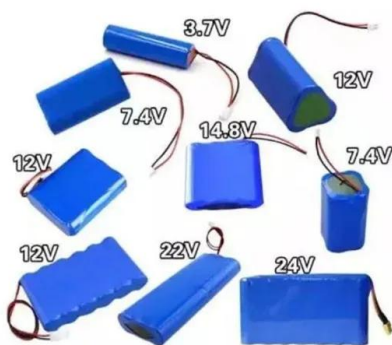

Power plant profile: Hairun Keping Solar PV Park, China

Hairun Keping Solar PV Park is a 20MW solar PV power project. It is located in Xinjiang Uyghur Autonomous Region, China. According to GlobalData, who tracks and profiles ...

Solar Cell Size: The Ultimate Guide to Choosing the Right One for ...

Average Area of a Single Solar Panel. A single solar panel box generally spans between 12 to 18 square feet, depending on its intended energy output. Factors That ...

How to Calculate Solar Panel, Battery, and Inverter Size

Step 1: Turn on all the appliances and devices you want to power with the solar panel system.
Step 2: Use a clamp meter to measure the current consumption in amps (A) by clamping it around the phase wire of your electric meter.
Step 3: ...

Solar Panel kWh Calculator: kWh Production Per Day, Month, Year

Big solar panel system: 1kW, 4kW, 5kW, 10kW system. These include several solar panels connected together in a system (2 - 50 solar panels). Here you can simply input what size ...