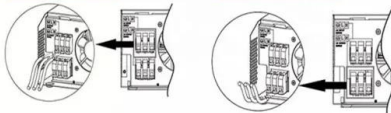

Parallel (Parallel operation up to 6 Unit (only with battery connected))

AC input wires

AC output wires

Hanchu Ess 5.0kW - 5.12kWh AC Retro Fit Battery Storage

Hanchu Ess 5.0kW - 5.12kWh AC Retro Fit Battery Storage system works seamlessly with the Hanchu ESS 5.12kWh lithium battery, providing a reliable and efficient energy storage solution. First, the controller manages the flow of energy between the battery and your electrical system, ensuring that power is distributed effectively.