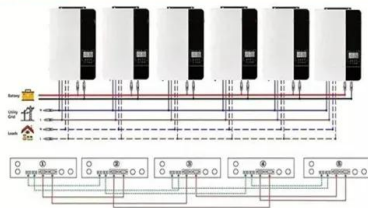

Parallel (Parallel operation up to 6 Unit (only with battery connected))

AC input wires

AC output wires