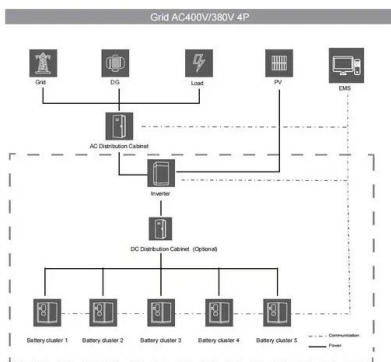

Check Power Steering Level: 2013 Honda Civic Si 2.4L 4 Cyl.

Check Power Steering Level: 2013 Honda Civic Si 2.4L 4 Cyl. Sedan Si 2.4L 4 Cyl. Sedan Our research indicates that your vehicle has an electric power steering system ("EPS" or "EPAS"). Author Hans Angermeier has produced over 100,000 videos showing drivers how to ...

??????? - ????? , ???

???????,2012??Honda Civic LX 19???,?????,???
Visa System??,?10???,Check Power Steering
System????,??

[Honda Civic EG Electric Power Steering Kit](#)

KIT-24 Our bolt-in Electric Power Steering (EPS) system is the cleanest and most reliable way to add power steering to manual steering or to displace a hydraulic steering configuration. This power steering module is installed underneath your ...

Honda Civic Check Power Steering System: Causes ...

The Honda Civic Check Power Steering System is a warning that tells the driver of a problem with the power steering system before disabling the system. The warning may come as a warning message or just a warning ...

Check Power Steering, VSA, and Emission System!

After 2 minutes of driving another 2 lights popped up on the dashboard and iMiD. The messages and lights were Check Power Steering System (even though the power steering was working flawlessly) Check VSA ...