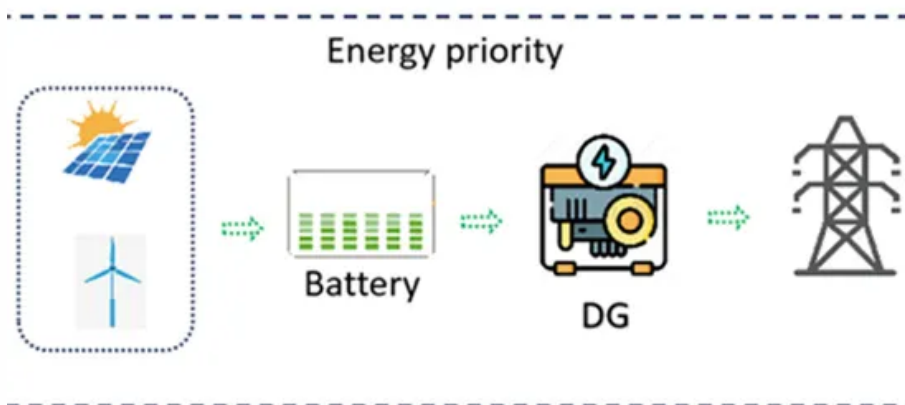

Honda civic check power steering system

Overview

Have the power steering system flushed and refilled with Honda PSF as soon as possible. A low power steering fluid level can indicate a leak in the system. Check the fluid level frequently and have the system inspected as soon as possible. What is the Honda Civic check power steering system?