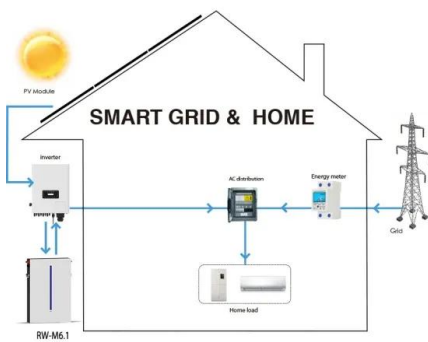

Snow Guards for Solar Panels

Snow fences are available in various designs, such as vertical slats or mesh panels. They allow snow to accumulate gradually, reducing the risk of sudden snow slides or avalanches. Snow ...