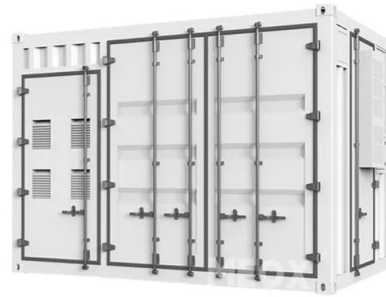

[60W Monocrystalline 24V Solar Panel](#)

60W Monocrystalline 24V Solar Panel from Newpowa, $87.99 with Free Shipping for Domestic Orders (48 States). Corrosion Resistant frame protects a cell efficiency of 20.7% for RV, ...