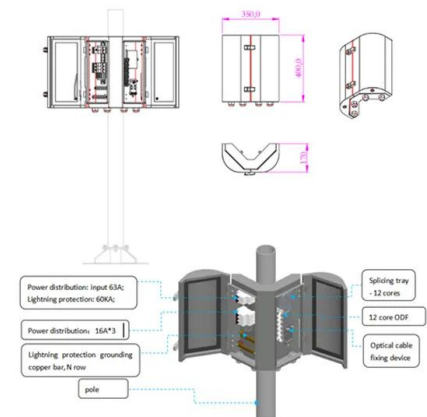

Section 3 - The exam room (ICE 11) - Telford College

A reliable clock (analogue and/or digital) must be visible to each candidate in the examination room. The clock must be big enough for all candidates to read clearly. The clock must show ...