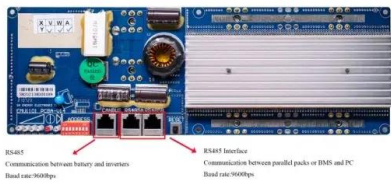

Photovoltaic panels 600W - Longi Hi-MO 6 Scientist LR5-72HTH ...

Photovoltaic panels 600W - Longi Hi-MO 6 Scientist LR5-72HTH 580-600M-V03 DG Longi Hi-MO 6 Scientist LR5-72HTH 580-600M-V03 DG is a high-efficiency photovoltaic panel designed for ...

Solar Panel Sizes, Dimensions & Weight

Solar panels also come with 72 solar cells, which are larger to accommodate the additional cells. They are around 30% larger than residential solar panels, measuring ...

How Much Do Solar Panels Weigh?

How Much Do Solar Panels Weigh FAQ. Q: How Much Do Solar Panels Weight Per Square Foot? A: Most solar panels weigh about 40 pounds That means, for pitched roofs, solar panels add ...