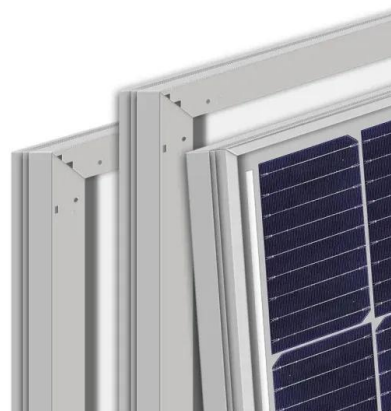

Are 500-watt solar panels the best option?

How big is a 500-watt solar panel? (Cell count and size) 500-watt solar panels are generally made with 144 half-cut monocrystalline cells. The typical footprint of a single 500 W panel is about ...