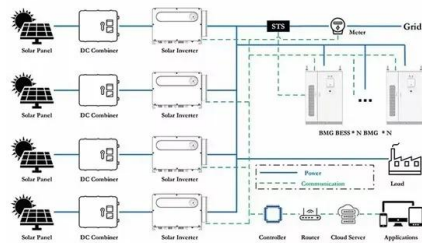

Longi 405w Solar Panel

LONGi LR5-54HPB-405M Monofacial panels. Off-grid or on-grid applications. The latest, high efficiency solar panels. 405watts in a 68" x 44" panel, not to be confused with lower efficient ...