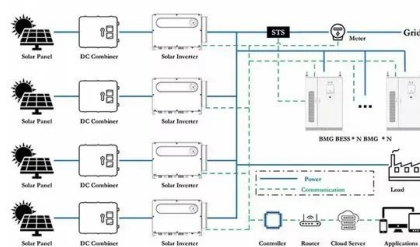

Solar Panel Size And Weight: A Comprehensive Guide

Solar panel weight varies by manufacturer, but standard 60 cell solar panels weigh about 40 pounds. Commercial solar panels weigh around 50 pounds. Frames and ...