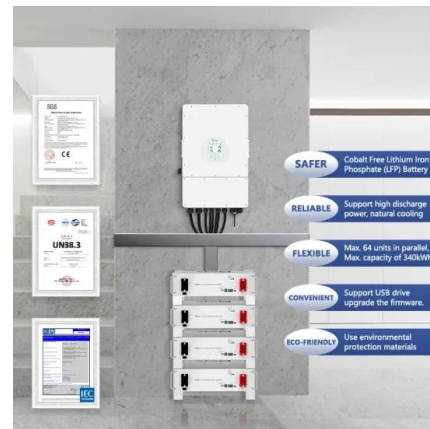

Hanging Basket Brackets

Our niche range of cast iron hanging basket brackets are available in a range of styles and sizes to offer a sturdy hanging basket support. Our plant hanger brackets, are also suitable for use ...

- **SAFER** Cobalt Free Lithium Iron Phosphate (LFP) Battery
- **RELIABLE** Support high discharge power, natural cooling
- **FLEXIBLE** Max. 64 units in parallel, Max. capacity of 540kWh.
- **CONVENIENT** Support USB drive upgrade the firmware.
- **ECO-FRIENDLY** Use environmental protection materials