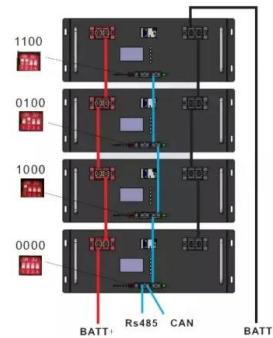

PSU Calculator , PC Power Supply Wattage Calculator , CORSAIR

Overclocking any part of your system will increase the amount of power used, so if you choose "yes" for this question, the calculator will recommend a higher capacity PSU. Most of us don't need to worry about this, but having a PSU with more wattage than you