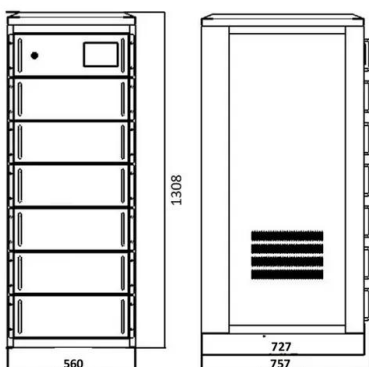

Solar Panels for Sheds: Everything You Need to Know

Solar panels and a portable power station to convert and store the sunlight you harvest can represent a significant up-front investment, depending on the size and location of your shed. But in the long run, you can ...