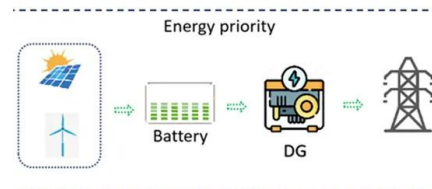

[How to Make Your Own Solar System Model](#)

A solar system model is an effective tool that teachers use to teach about our planet and its environment. The solar system is made of the sun (a star), as well as the planets Mercury, Venus, Earth, Mars, Jupiter, Saturn, Uranus, Neptune, and Pluto, and the celestial bodies that orbit those planets (like moons).