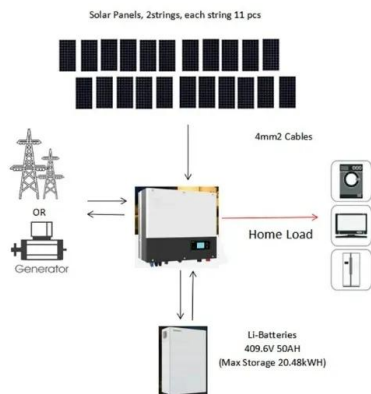

How to repair EGR vacuum control solenoid on Great Wall Fengjun 5

How to repair EGR vacuum control solenoid on Great Wall Fengjun 5. Auto FAQ. Any Questions about Repairing Vehicle. Any Questions about Repairing Vehicle. Pop brands: Dodge FSO ...