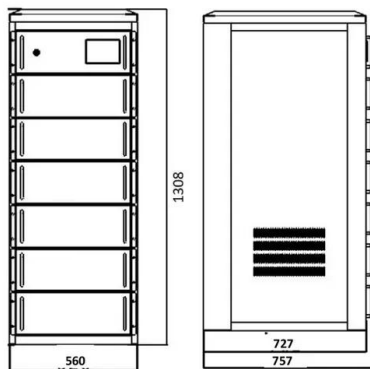

Solar Inverter Replacement: Upgrading System Made ...

String inverters are the more affordable option for PV system owners to consider. This type of inverter operates by gathering DC from a sequence of solar panels, known as a 'string'. The solar inverter replacement ...

[Huawei SUN2000 30/36/40/50 KTL-M3](#)

Commercial inverter Huawei, Huawei, Inverter, Photovoltaic inverter Huawei SUN2000 30/36/40/50 KTL-M3. Commercial Huawei inverter with three-phase output, ideal solution for new installations. 4 MPPT, 8 inputs; Maximum input ...

Contact Us

For catalog requests, pricing, or partnerships, please visit:
<https://www.vdbconstruction.co.za>