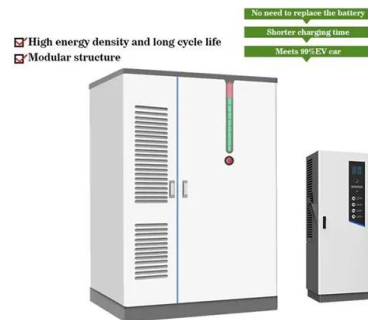

Huawei SUN2000-40KTL-M3 40kW 44kVA Three-phase string Inverter ...

Huawei SUN2000-40KTL-M3 40kW Three-phase string Inverter 4 MPPT 40000W 27A. Huawei SUN2000-40KTL-M3 40 kW 3-phase power string inverter is a device that allows you to ...