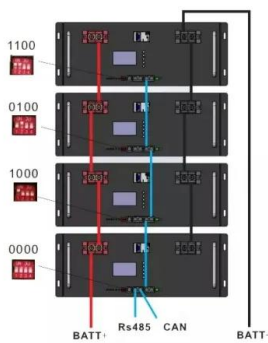

Huawei 40 kw inverter

Huawei 40 kw inverter - model Sun2000 40KTL M3 special purpose solar inverter, high efficiency, Silent operation. Check the low price at Solmix! High-quality photovoltaic installations from ...