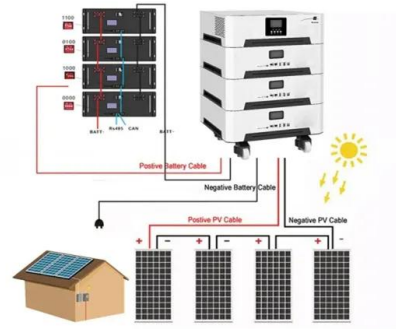

Hydraulic Systems for Solar Power

Organizations that are developing solar photovoltaic (PV) and concentrated solar power (CSP) need top-quality engineering solutions and a rapid response to their needs. Thanks to our ...

Feida Drilling Fd150 Hydraulic DTH Photovoltaic Hole Drilling Rig

The photovoltaic piling can achieve diameters ranging from 150mm to 400mm, while the percussive drilling diameter ranges from 100mm to 350mm. The rig employs a high-torque ...

Heavy Duty Electric, Pneumatic & Hydraulic Saws

Our complete saw line includes pneumatic, electric and hydraulic-powered tools, saw blades and accessories. Heavy-duty saws & saw blades for cutting of steel, stainless steel, Inconel, chrome, Hastelloy, aluminum, iron, ductile iron, ...