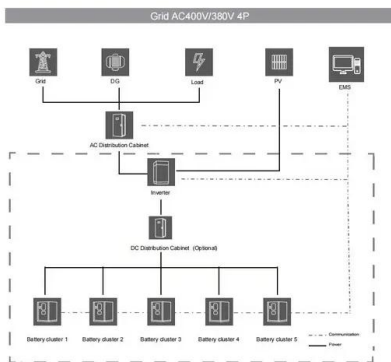

Enterprise Business Server-Lösungen

IBM Power Server kennenlernen IBM Cloud Virtual Server for VPC Entdecken Sie eine entwicklerfreundliche Infrastruktur, mit der Sie moderne Workloads schneller und einfacher ausführen können - mit voreingestellten Instanzprofilen, schneller Bereitstellung und privater Netzwerkkontrolle in einer agilen Public Cloud-Umgebung.