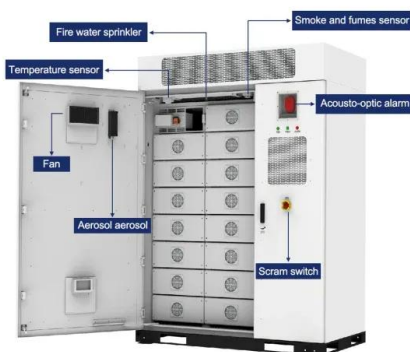

Support Customized Product

What You Need To Upgrade Your Golf Cart To Lithium Batteries

The most common lead-acid golf cart battery is a group-size GC2/GC8 battery. Therefore, if you choose a lithium battery that is the same size, such as RELION'S InSight Series 48V lithium golf cart battery, it will make for a much easier installation because it