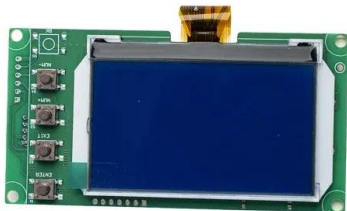

Eco Battery 70V 105Ah LifePo4 ICON Golf Cart Lithium Battery ...

PLEASE NOTE ICON® EV DISCLAIMER: ***ECO BATTERY IS THE ONLY AUTHORIZED LITHIUM BATTERY TO BE INSTALLED ON AN ICON® EV. WHEN INSTALLING ON AN ICON, ECO BATTERY CAN ONLY BE PURCHASED ONLINE FROM WILD ABOUT CARTS WHO IS THE ONLY AUTHORIZED ONLINE ICON RETAILER, FROM REVENGE GOLF CART PARTS ...

SUPPORT REAL-TIME ONLINE MONITORING OF SYSTEM STATUS