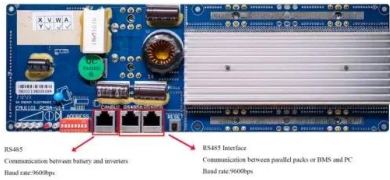

2024 ICON i40L

The ICON i40L comes standard with (6) 8V Sealed Maintenance-Free AGM batteries, an upgraded 48V ICON 5kW 3 Phase High Torque motor, and a controller for ICONIC performance! Optional upgrade to 51V 105AH Eco ...

What You Need To Upgrade Your Golf Cart To ...

The most common lead-acid golf cart battery is a group-size GC2/GC8 battery. Therefore, if you choose a lithium battery that is the same size, such as RELION'S InSight Series 48V lithium golf cart battery, it will make for a ...

Owner's Manual

Your Commercial or Utility GOLF CART is Here! Please fill out the form, and we will be in touch as soon as possible. Your ICON authorized dealer is looking forward to contacting you. By submitting this form you agree to ICON® EV, LLC.