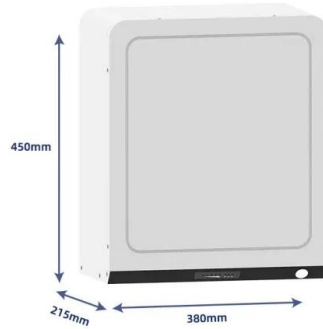

2024 ICON i40L

The ICON i40L comes standard with (6) 8V Sealed Maintenance-Free AGM batteries, an upgraded 48V ICON 5kW 3 Phase High Torque motor, and a controller for ICONIC performance! Optional upgrade to 51V 105AH Eco ...