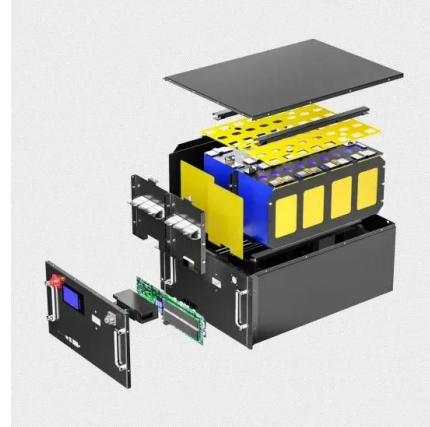

2024 ICON i40

The ICON i40 golf cart is the perfect cart for residential, commercial, and family. It comfortably seats 4 people. 8V Sealed Maintenance-Free AGM Batteries, or an optional upgrade to 51V 105AH Eco Lithium Battery now available! Specs ...

Step-by-Step Guide to Upgrading Your Golf Cart Lithium Battery

Step 1: Research and Select the Right Lithium Battery
1.1 Start by researching different lithium battery options available in the market.
1.2 Consider factors such as battery capacity, voltage, and compatibility with your golf cart model.
1.3 Read customer reviews